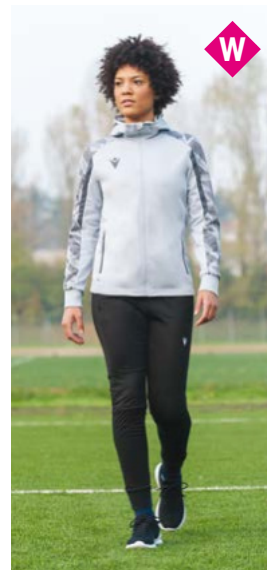

NARYN 1/4 ZIP TOP p. 76
THAMES HERO PANTS p. 74

DORA 1/4 ZIP TOP p. 76

SETH FULL LENGTH ZIP TOP p. 88
ABYDOS HERO PANTS p. 88

ACHILLES MICRO FULL LENGTH ZIP TOP p. 88

APHRODITE FULL LENGTH ZIP TOP p. 94

ROCK POLO p. 117