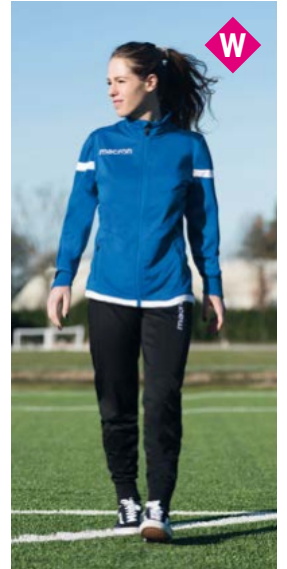

TOTAL LOOK **COMPETITION**

ANUKET FULL ZIP TOP
OSIRIS PANTS