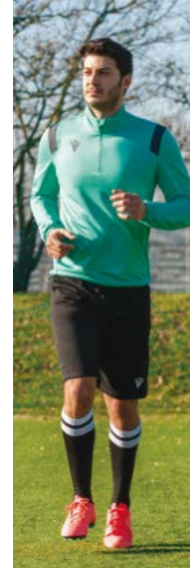

TOTAL LOOK **ACADEMY**_{evo}

SALZACH TOP
VOLGA BERMUDA

TOTAL LOOK **ACADEMY**_{evo}

HAVEL 1/4 ZIP TOP
NECKAR PANTS

TOTAL LOOK **INSPIRE**

GANGE 1/4 ZIP TOP
NISTRO BERMUDA

TOTAL LOOK **INSPIRE**

PURUS 1/4 ZIP TOP
DESNA HERO PANTS