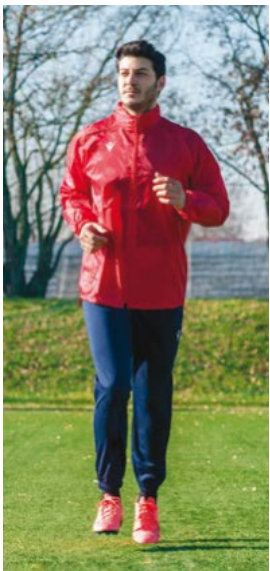

ATLANTIC HERO WINDBREAKER p. 134