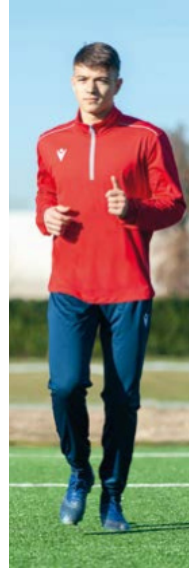

HAVEL 1/4 ZIP TOP
NECKAR PANTS

TOTAL LOOK **INSPIRE**