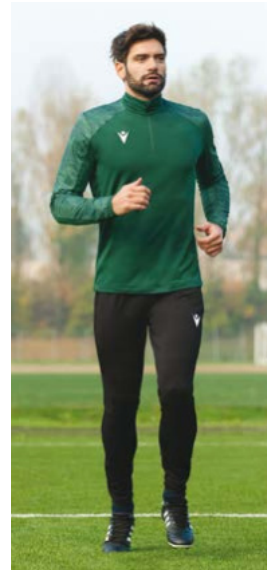

ACTIVE TRAINING

FREE TIME

JACKETS

ACCESSORIES

**TOTAL
LOOK** ***EXCELLENCE***

GEDE SHIRT p. 32
MESA HERO SHORTS p. 38

BELLATRIX SHIRT p. 41
ACRUX HERO SHORTS p. 42

ARNO 1/4 ZIP TOP p. 75
IRTYS PANTS p. 74