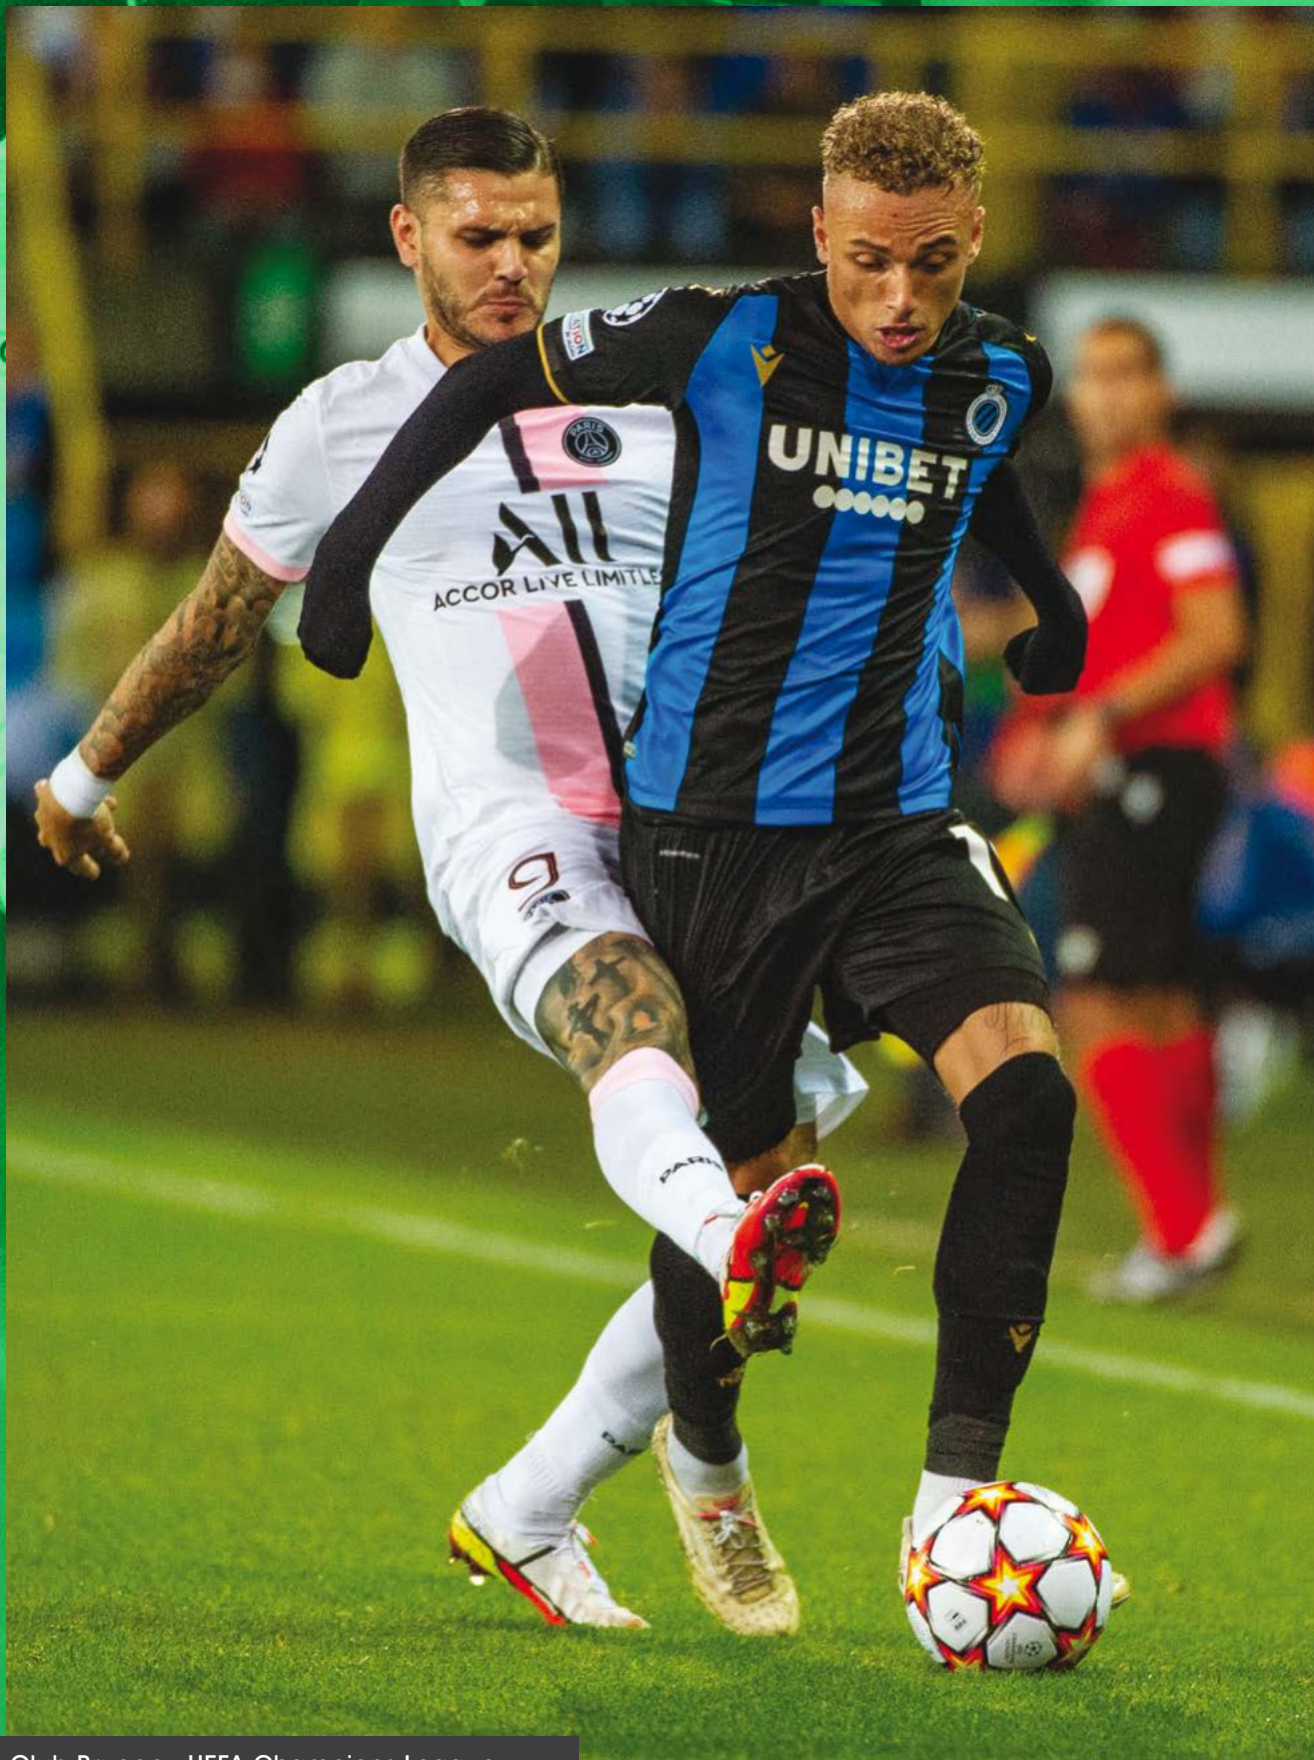

ACTIVE TRAINING

FREE TIME

JACKETS

ACCESSORIES

Stoke City FC
Reading FC
Championship
(UK)

FOOTBALL

Club Brugge - UEFA Champions League

TOTAL LOOKS