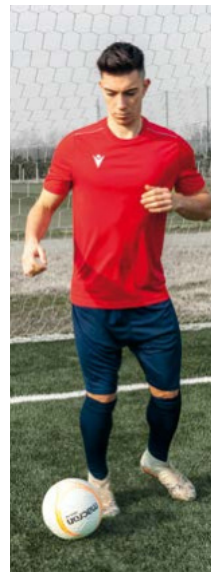

WOMEN MATCH DAY

- 41 BELLATRIX WOMAN SHIRT
- 42 ALYA WOMAN SHIRT
- 42 OXYGEN SHIRT
- 42 ACRUX HERO SHORTS

SOCKS

- 44 PRO GRIP HERO SOCKS
- 44 TRICK SOCKS
- 44 SPRINT FOOTLESS SOCKS
- 45 NITRO SOCKS
- 45 NITRO II SOCKS
- 45 RAYON SOCKS
- 46 AZLON SOCKS
- 46 TARGET SOCKS
- 47 ROUND SOCKS
- 47 HOOPS SOCKS

CUSTOM MATCH DAY

- 50 MIZAR SHIRT
- 50 SHALBO SHIRT
- 50 SIERRA SHIRT
- 50 OZUNA SHIRT
- 50 CANOPUS SHIRT
- 50 SKOLL SHIRT
- 51 DISCLOSURE SHIRT
- 51 KIEL SHIRT
- 51 TEMPEL SHORS
- 51 KYGO SHIRT
- 51 MESA SHORTS

- 51 ACRUX SHORTS
- 53 DARUDE SOCKS
- 53 DAFT SOCKS
- 53 SANDER SOCKS
- 53 SASHA SOCKS
- **GOALKEEPER**
- 56 FEO SHIRT
- 56 ANTILIA SHIRT
- 56 ERIDANUS SHIRT
- 57 AQUARIUS SHIRT
- 57 ARES SHIRT
- 57 CYGNUS SHIRT
- 58 MESA HERO SHORTS
- 58 SKARA SHORTS
- 59 POLARIS
- 59 ALTAIR
- 59 SAIPH
- 59 LEPUS HERO
- 59 CASSIOPEA HERO
- 59 SCUTUM
- 59 LEPUS
- 59 SYRMA

GLOVES

- 63 ALLIGATOR XH
- 63 OCTOPUS XF
- 63 FOX XH
- 63 CAYMAN
- 64 HAWK XH
- 64 LEOPARD
- 64 ORYX XF
- 64 LION XF

REFEREE

- 66 REFEREE SHIRT
- 66 FRISK SHIRT
- 66 CORVER SHORTS
- 66 REFEREE SHORTS
- 67 EKLIND REFEREE SHIRT
- 67 STEPHANIE REFEREE SHIRT
- 67 DIENST REFEREE SHIRT
- 68 LANGENUS REFEREE SHORTS
- 68 NITRO SOCKS
- 68 NITRO II SOCKS
- 68 NASSER REFEREE SHORTS
- 69 GALLER REFEREE WRIST SWEATBAND
- 69 ELLIS
- 69 LING

RIGEL HERO SHIRT