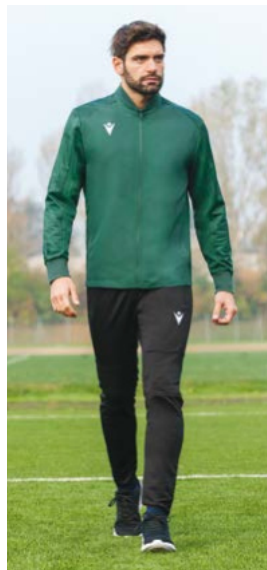

ACHILLES MICRO FULL LENGTH ZIP TOP p. 88